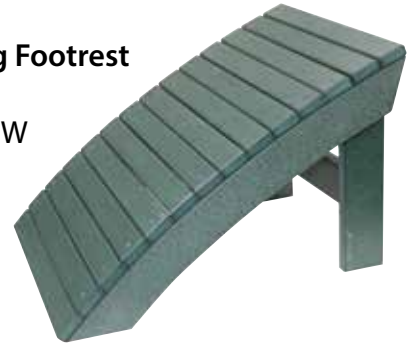

Adirondack Balcony 2' Glider
BP79AB2G
29" D x 48" H x 31" W
Seat - 23" H x 18.5" D x 22.5 W

Adirondack Chat Chair
BP65ACC
26" D x 40" H x 27" W
Seat - 18" H x 18" D x 20.5" W

Adirondack 4' Glider
BP74A4G
29" D x 42" H x 55" W
Seat - 17.5" H x 19" D x 48" W

Adirondack Sloping Footrest
BP67SF
25" D x 14.5" H x 18" W

Adirondack Chaise Lounge
BP77ACL
74" D x 45" H x 32" W
Seat - 16" H x 50" D x 23" W

Chaise Lounge
BP78PBCL
74" D x 45" H x 32" W
Seat - 16" H x 48" D x 23" W